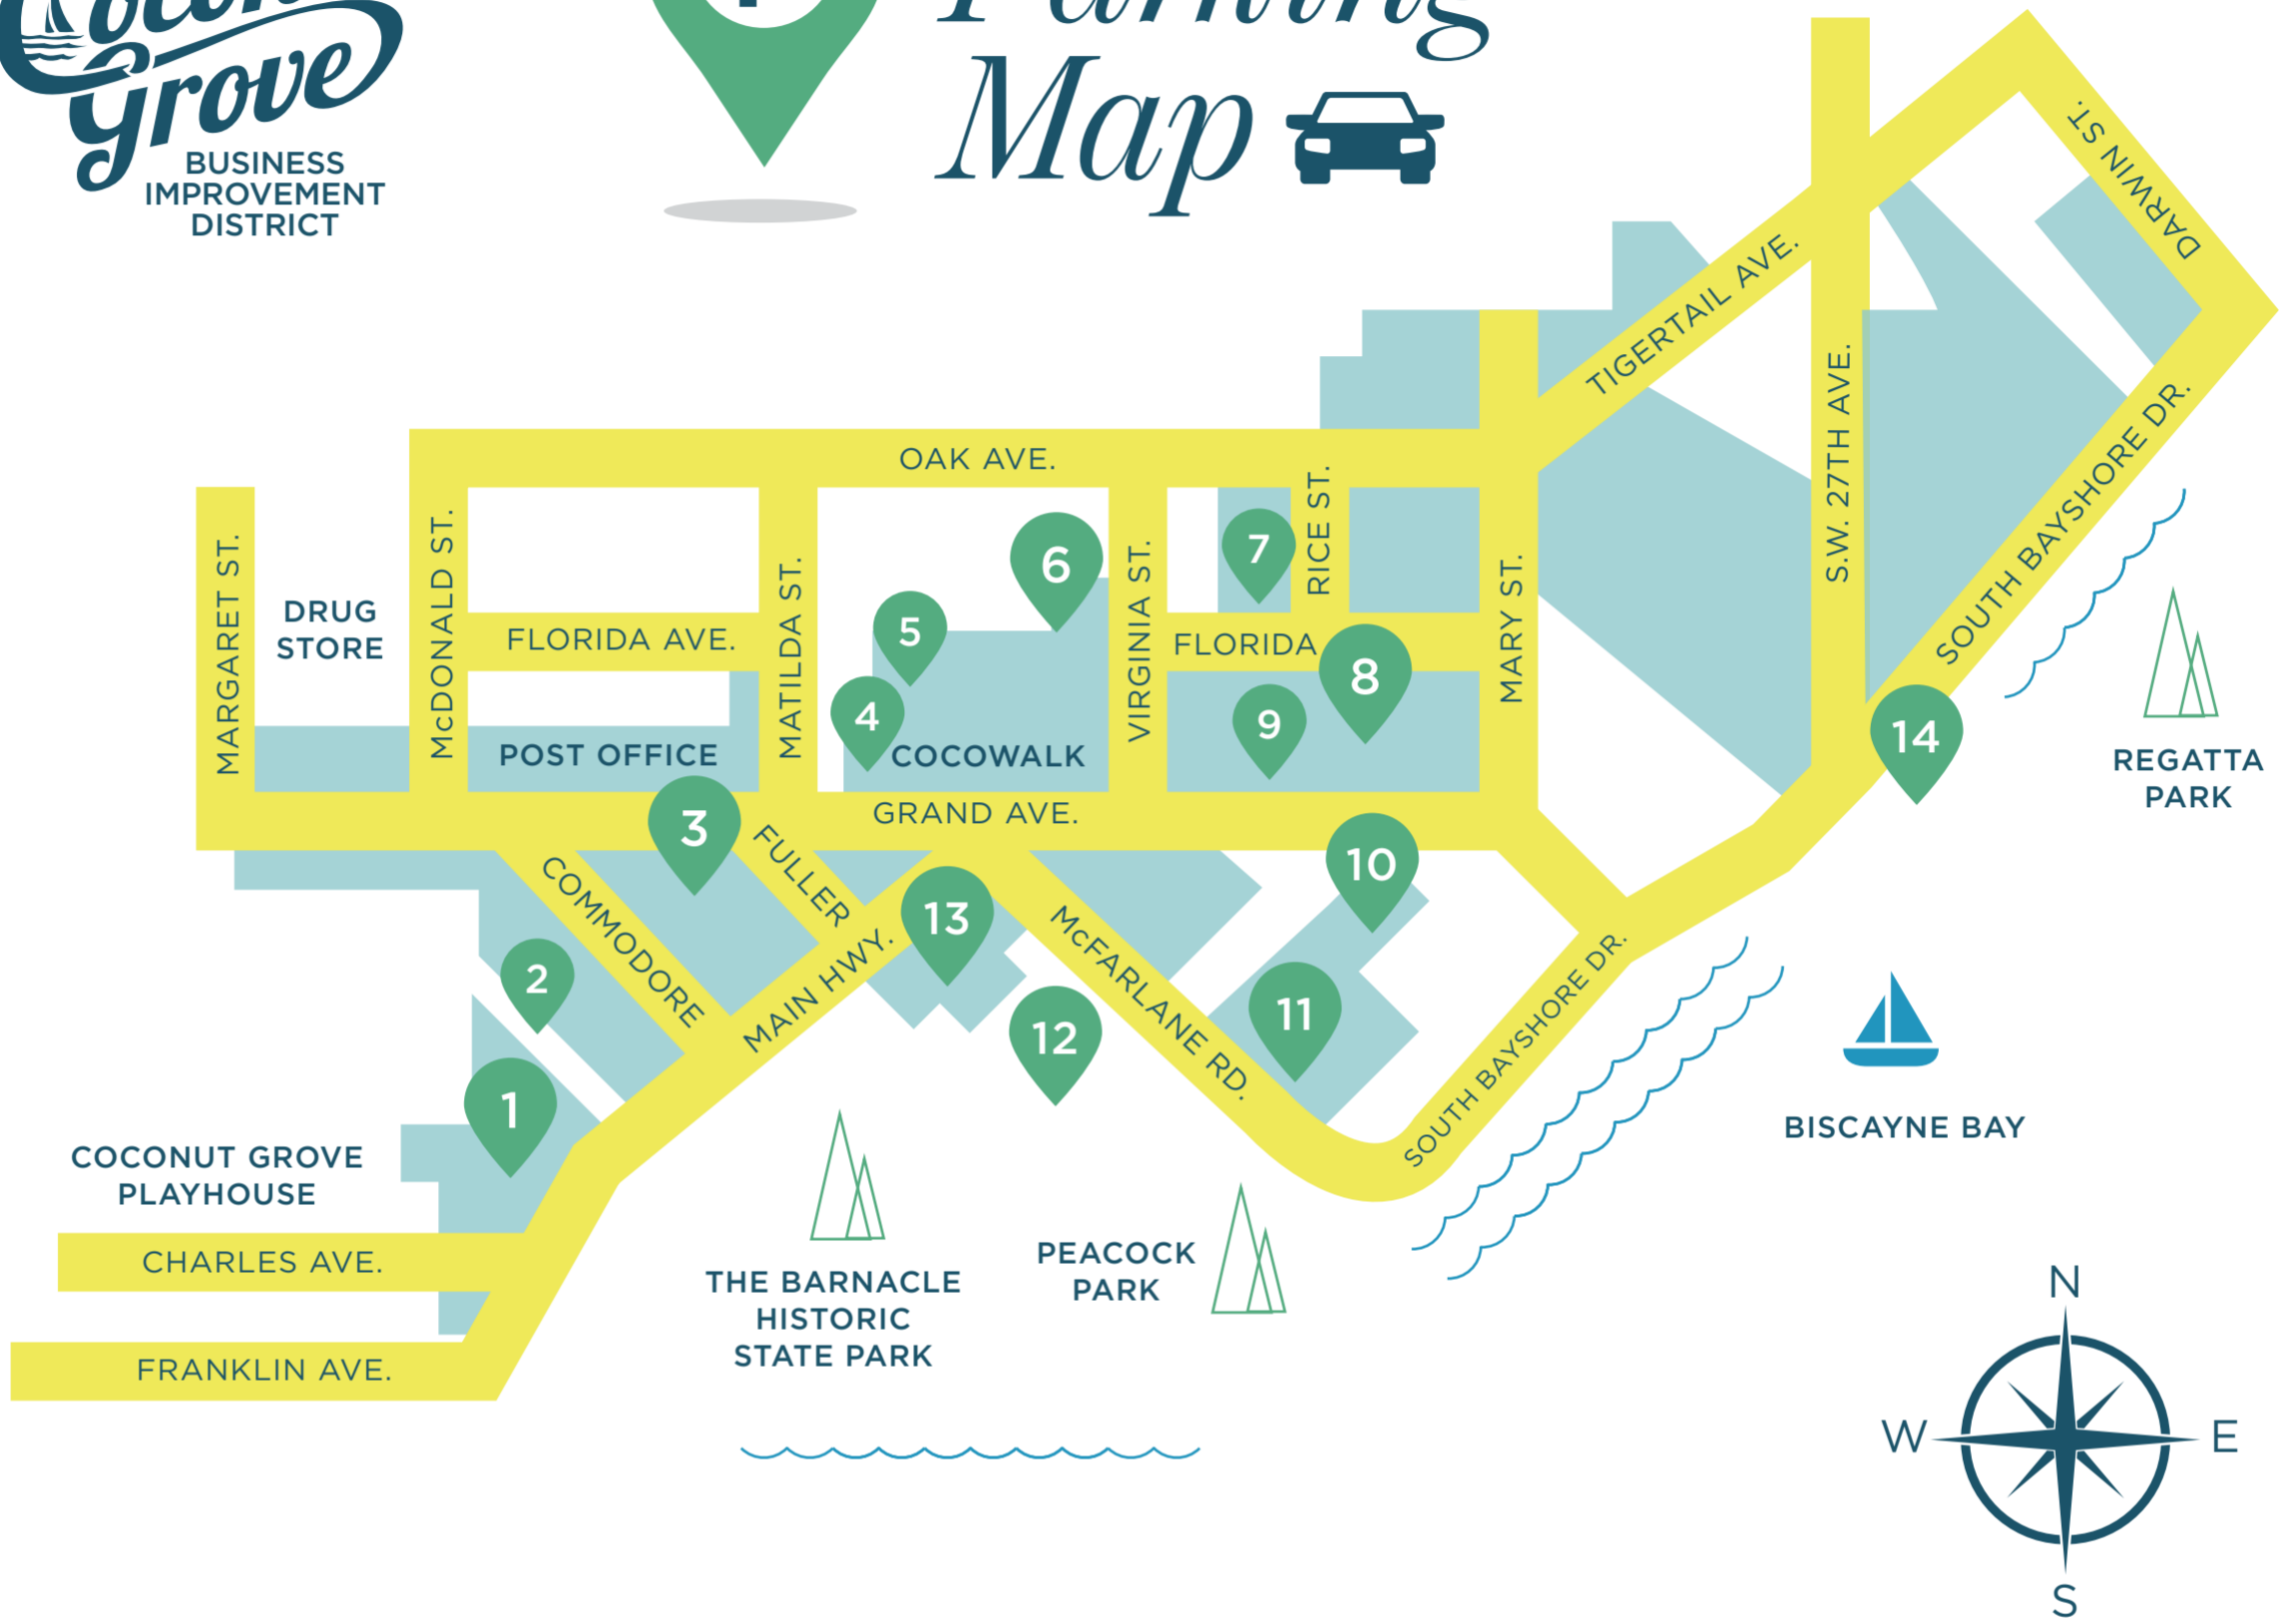

Parking Map

PARKING LOCATIONS

- | | | |
|-------------------------------------------------------|------------------------------------------------------------|-------------------------------------------------------|
| 1. MPA Playhouse Lot
3500 Main Hwy. | 6. CocoWalk Garage
3351 Virginia St. | 11. Garage at Hotel Arya
2889 McFarlane Rd. |
| 2. Commodore Lot
3121 Commodore Plz. | 7. Mayfair Rice St. Garage
3300 Rice St. | 12. St. Stephen's Lot
2980 McFarlane Rd. |
| 3. Florentine Plaza
3105 Commodore Plz. | 8. Mayfair Florida Ave. Garage
2800 Florida Ave. | 13. King's Lot
3431 Main Hwy. |
| 4. Coconut Grove Elementary
3062 Grand Ave. | 9. Mayfair Promenade Garage
2911 Grand Ave. | 14. Regatta Harbor
3336 Pan American Dr. |
| 5. CocoWalk Garage
3059 Grand Ave. | 10. Yacht Harbor Lot
2984 Grand Ave. | |